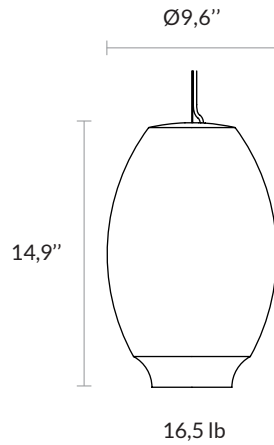

Alain Ellouz
.paris

COLETTE® (US)

.édition

PENDANT LIGHT

COLETTE®
DESIGN BY ATELIER ALAIN ELLOUZ
MADE IN FRANCE

MATERIALS	Alabaster
ACCESSORIES	Mat white canopy $\text{Ø}5,1''$ 78'' stainless steel wire rope with transparent electric cable
SOCKET	E26 Recommended bulb : LED bulb E26 9W 2700K 800lm - Dimmable
REFERENCE	ED-0024 UL certified (also available in European version)
WARRANTY	2 years warranty